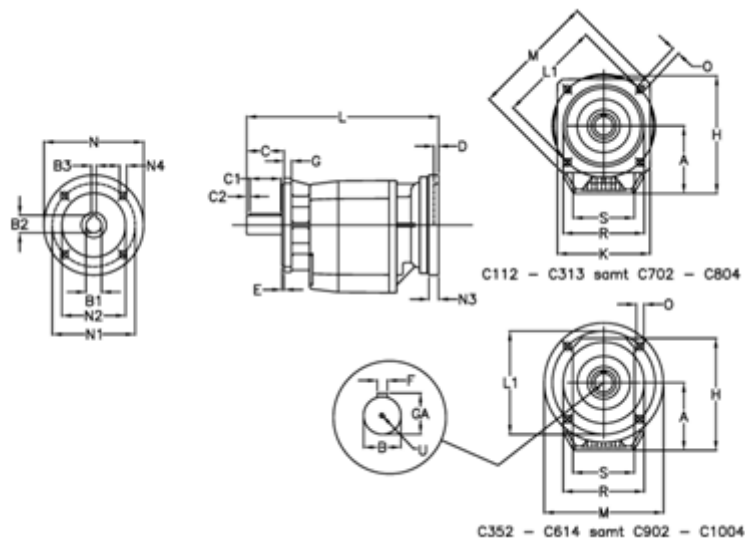

Article number: 406007106902425
 Description: Helical gearbox
 C704F-1069-P71B5

Measures

A = 208.0	D = 4.5	L1 = 300	R = 262
B = 60	E = 5	M = 350	S = 250
B1 = 14	F = 18	N = 160	U = M20x42
B2 = 16.3	G = 17	N1 = 130	
B3 = 5	GA = 64.0	N2 = 110	
C = 120	H = 358.0	N3 = 0	
C1 = 90	K = 300	N4 = M8x16	
C2 = 15	L = 504.5	O = 18.0	